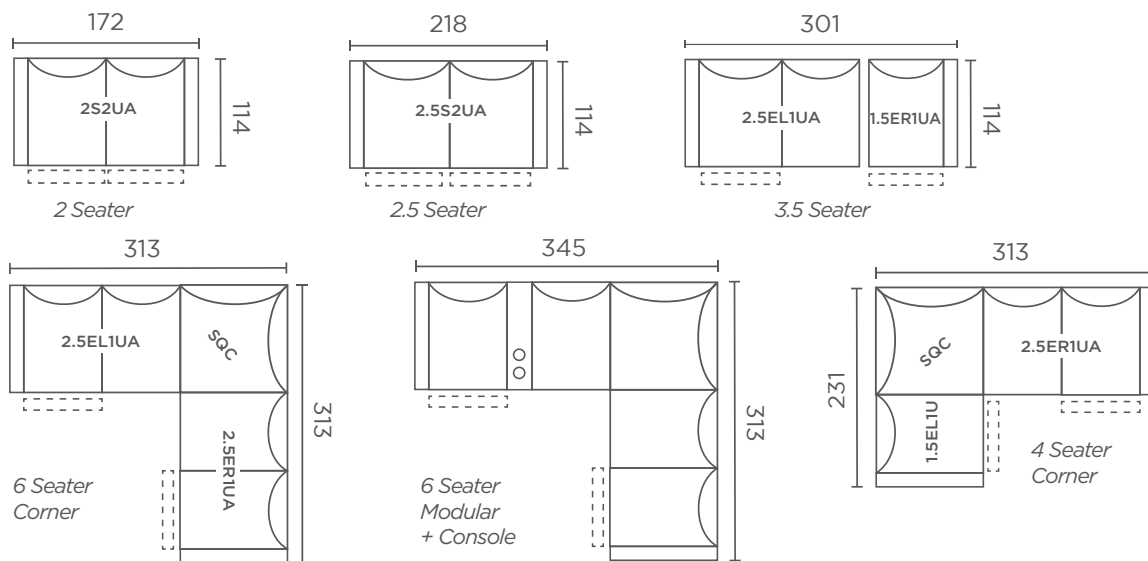

### Cushion

Seat : D/38S + D/29 + Inner Coil  
 Back : D/22

## Configurations

Back Height  
74 cm

Seat Height  
46 cm

Seat Depth  
59 cm

[More Options Available](#)

All dimensions are approximate. Please allow a tolerance of +/-25mm. All our furniture is designed to suit a maximum user weight of 120kg. As a result of our design development, we reserve the right to alter dimensions and specifications without prior notice. E&O.E