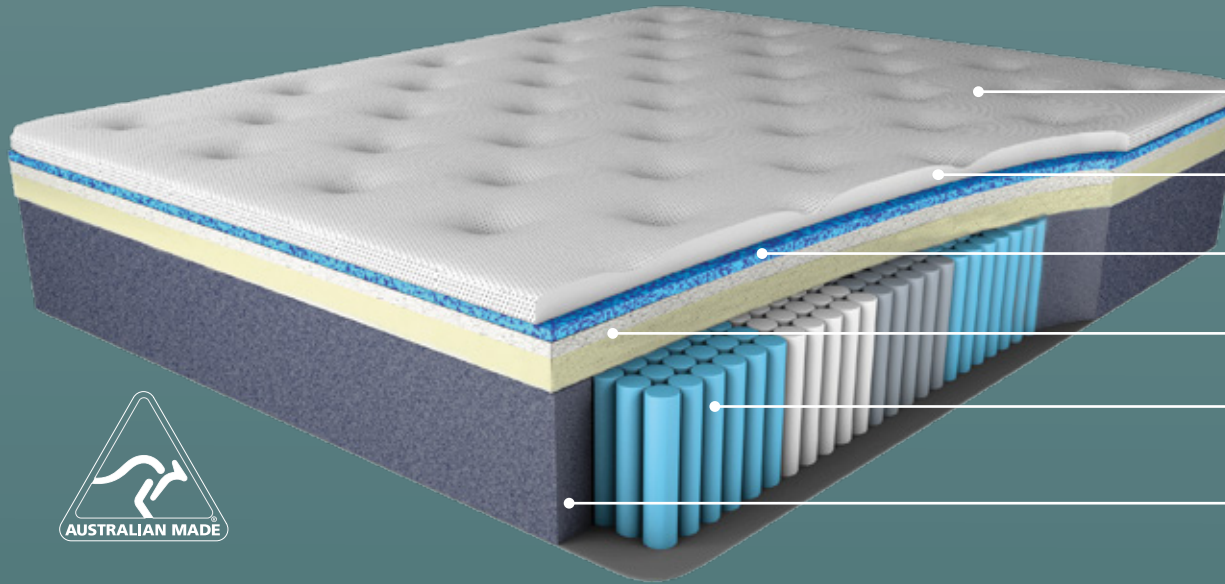

## Messina

- 1 Australian Made New Tencel Knit Fabric
- 2 Premium Wool Quilting foam
- 3 GelFormX Memory foam
- 4 GGT Certified ProgressiveComfort Foam
- 5 Contour Tech 5 Zone Pocket Spring
- 6 360 Surround Foam Boxed Wall

### New Tencel Knit

Tencel is made from the natural cellulose found in wood pulp. It has the ability to absorb moisture and is also a natural antibacterial.

### Edge to Edge Spring Technology

Individually encased pocket coils offers body contouring and minimised partner disturbance.

### 360 Surround Foam Boxed Wall

Medium density foam box encasement, offers 100% surface and eliminate saggy mattress sides.

**Comfort** Est 1981  
Sleep

More goodness in every mattress