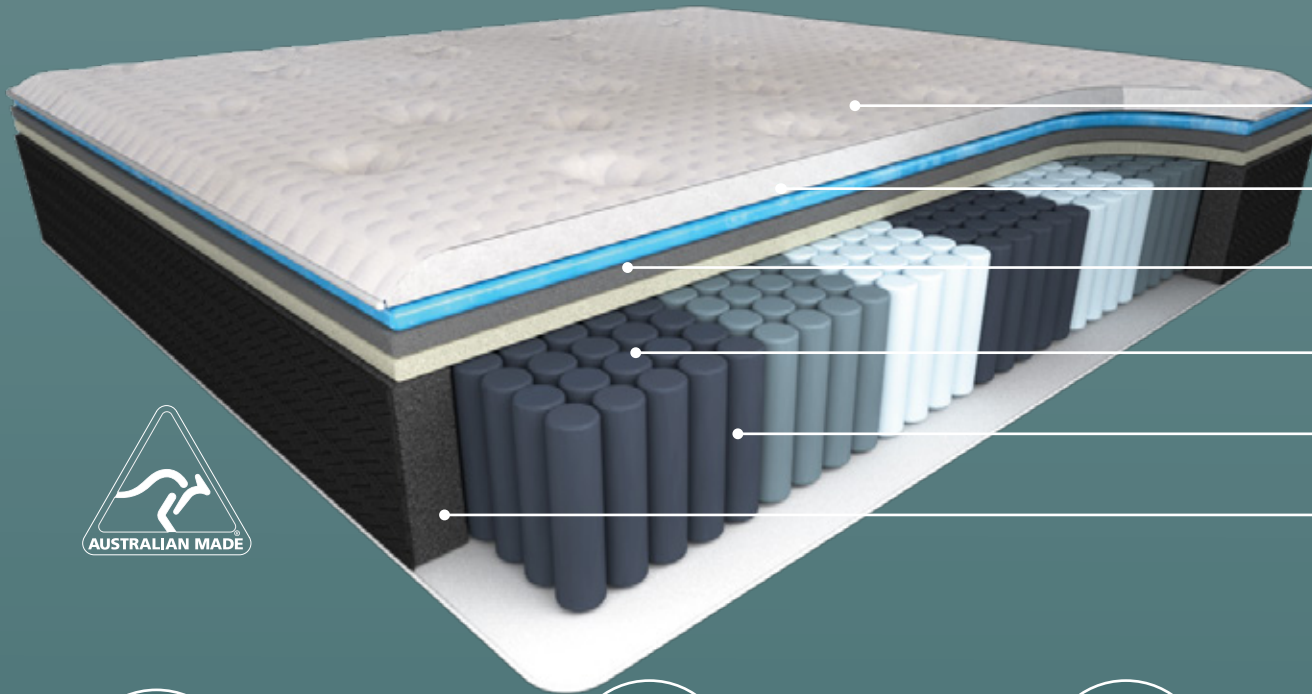

adriatic

Milano

- 1 Copper Infused Premium Knit Fabric
- 2 Hypersoft & Quiltec Blend
- 3 GelForm X Memory Foam
- 4 GGT Certified ProgressiveComfort Foam
- 5 European 7 Zone Pocket Spring System
- 5 Edge Boost™ Surround Technology

Copper Infused Premium Knit

Copper infused knit provides great thermo-regulation of body temperature, is anti-microbial and helps relieve static discharge from your body for the perfect nights's sleep.

GGT Progressive Comfort Technology

Two layers of premium high density foam sandwiched together to provide a smooth transition feel offering the perfect balance of comfort and support.

Edge Boost™ Surround Technology

EdgeBoost™ Boxed Wall is a foam box encasement to the outer edge of the mattress, creating maximum surface support from edge to edge, utilising the entire mattress surface.

Comfort Est 1981
Sleep

More goodness in every mattress