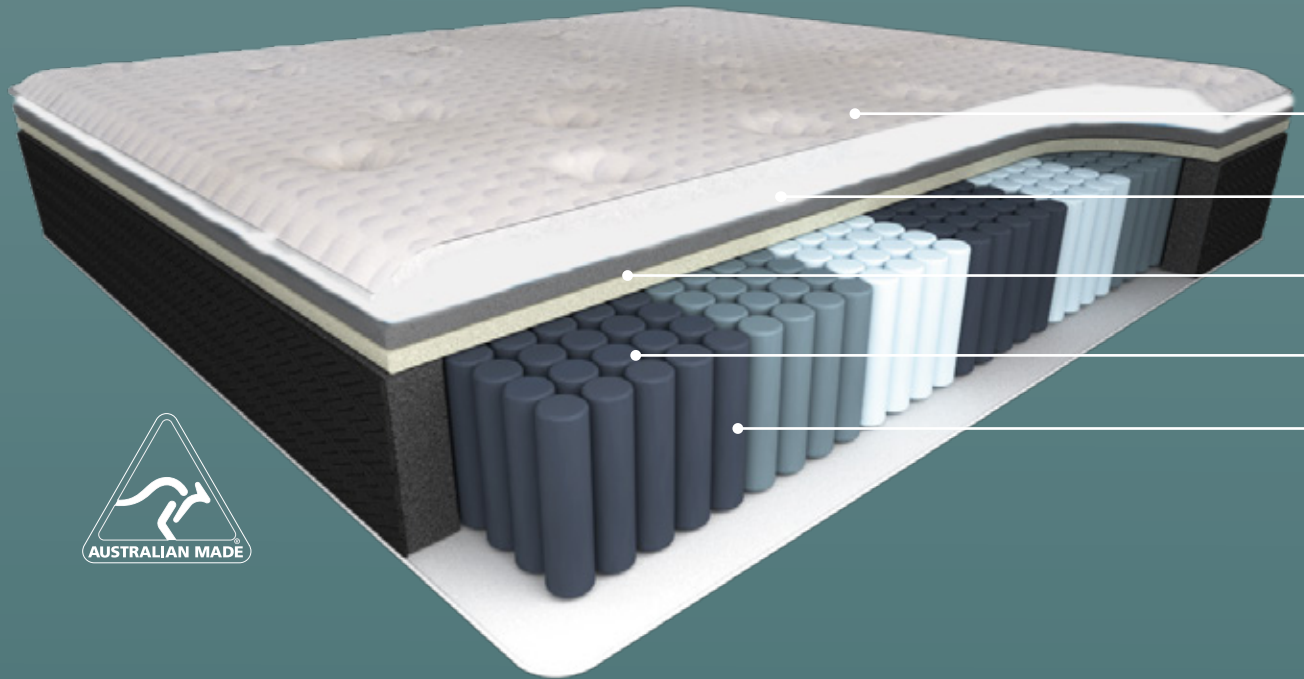

## Modena

- 1 Australian Made Premium Knit Fabric
- 2 Hypersoft, Gel & Quiltec Blend
- 3 GGT Certified ProgressiveComfort Foam
- 4 European 7 Zone Pocket Spring System
- 5 Edge Boost™ Surround Technology

### European 7 Zoned Pocket Coil Spring System

Featuring quality European 7 zoned pocket spring system. With taller springs for deeper targeted support and advanced body contouring with minimal partner disturbance.

### GGT Progressive Comfort Technology

Two layers of premium high density foam sandwiched together to provide a smooth transition feel offering the perfect balance of comfort and support.

### Edge Boost™ Surround Technology

EdgeBoost™ Boxed Wall is a foam box encasement to the outer edge of the mattress, creating maximum surface support from edge to edge, utilising the entire mattress surface.